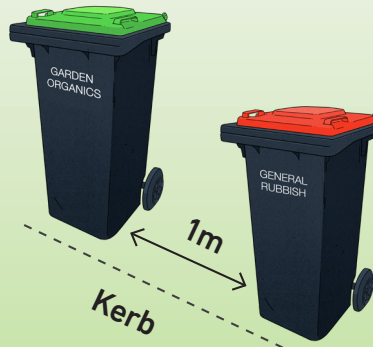

Please make sure:

- Your bin lids are closed to prevent litter
- Your bins are out the night before your collection day and back in your property promptly after they have been emptied
- Bins are clear of overhanging branches
- Your bin is placed facing the kerb
- Leave at least one metre (1m) between your bins and other objects