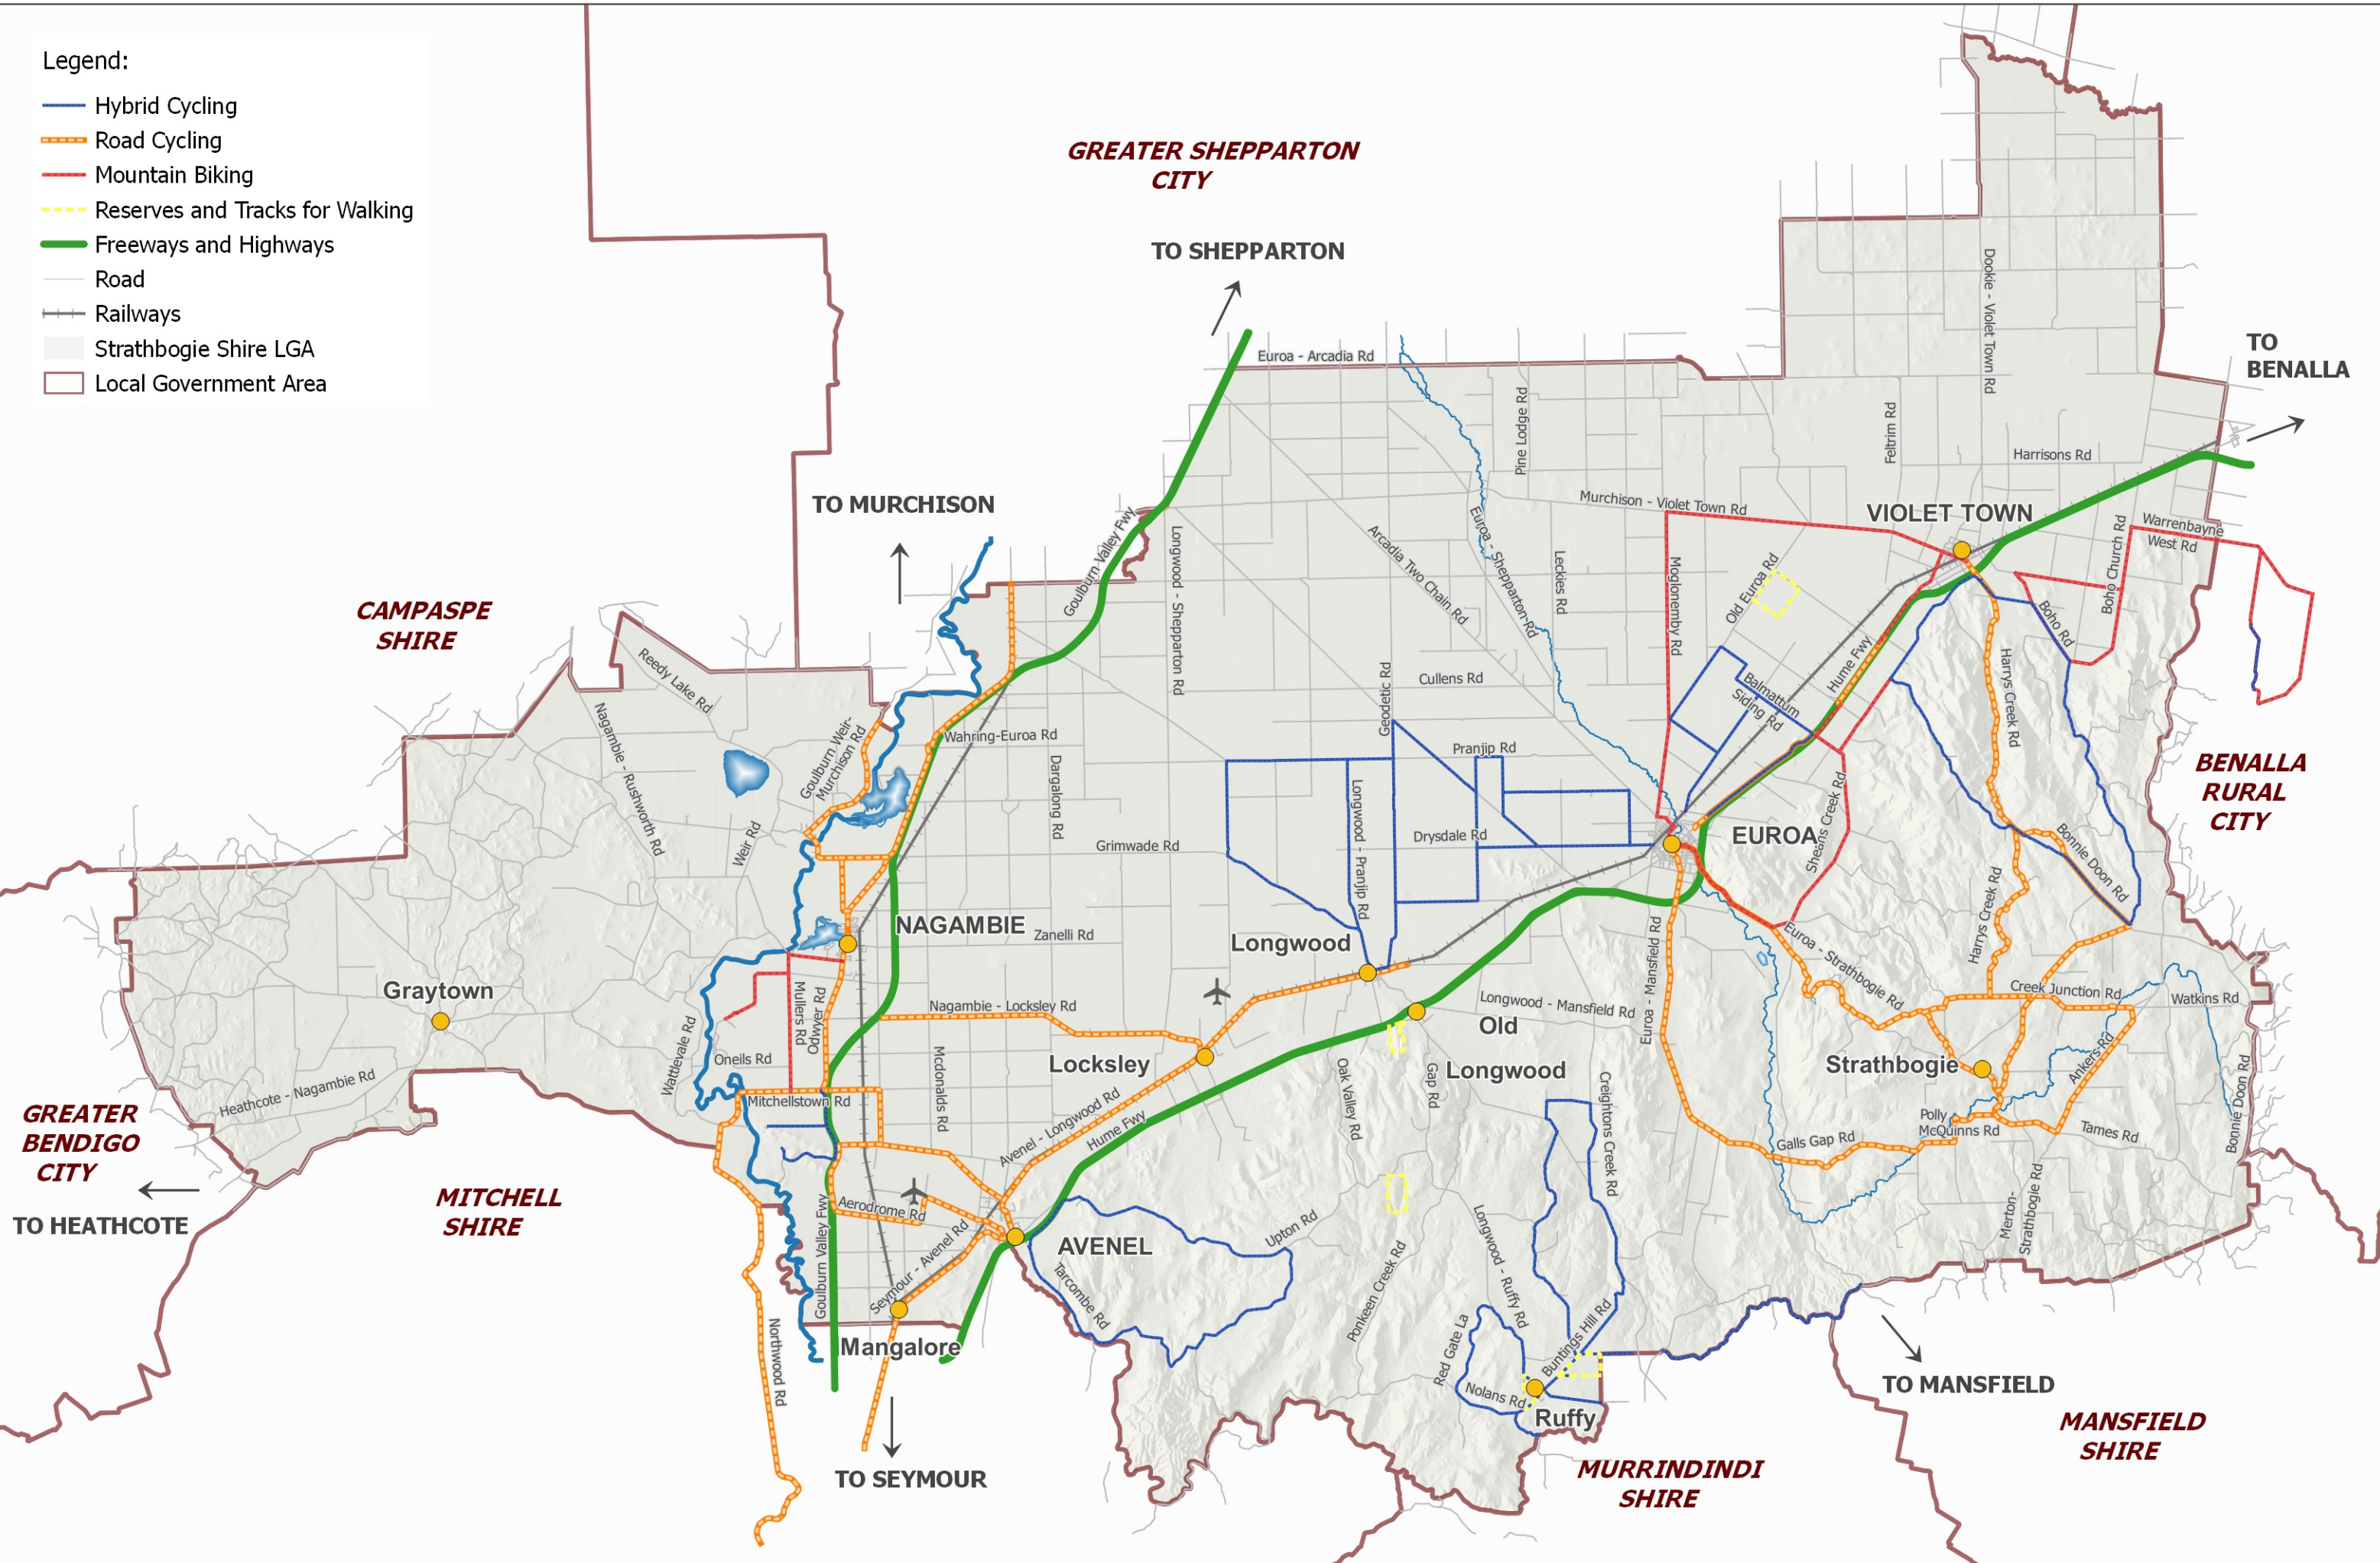

**Legend:**

- Hybrid Cycling
- Road Cycling
- Mountain Biking
- Reserves and Tracks for Walking
- Freeways and Highways
- Road
- Railways
- Strathbogie Shire LGA
- Local Government Area

**TRACKS AND TRAILS DRAFT STRATEGY**

Disclaimer Note  
 This map is a representation of the information currently held by Strathbogie Shire Council. While every effort has been made to ensure the accuracy of the data, Council disclaims all liability for any loss, cost, damage or injury, however arising or connected with the use of this data. Any feedback on omissions or errors would be appreciated.  
 Contains Council Information © Strathbogie Shire Council  
 Contains Vicmap Information © Department of Environment, Land, Water & Planning  
 Map created July 2015