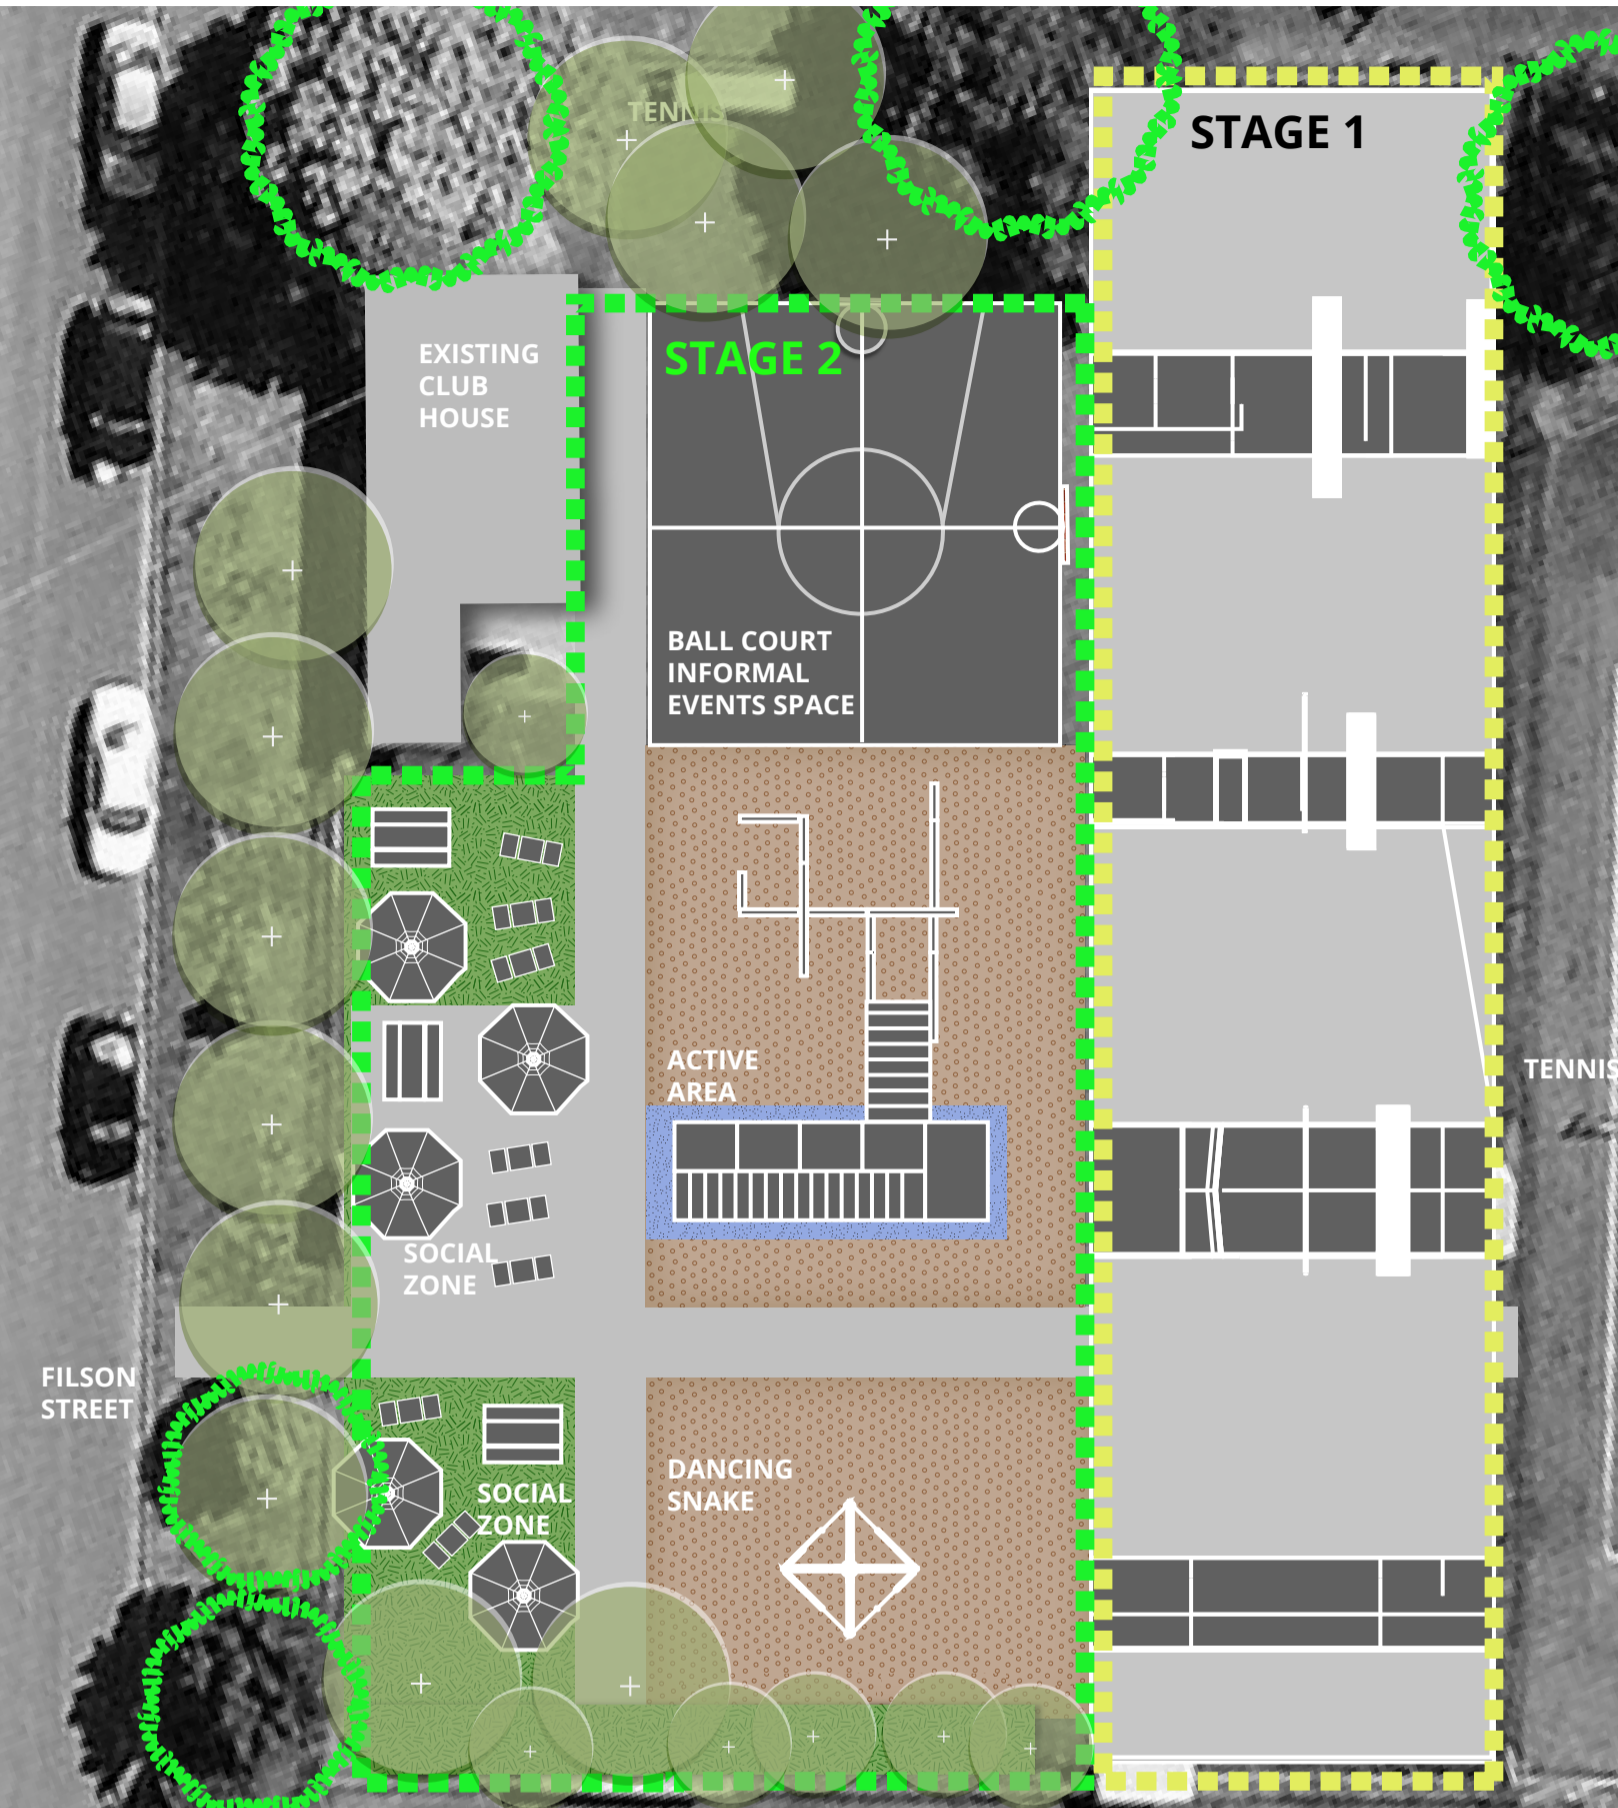

NAGAMBIE ACTIVE HUB - OPTION 3

LEGEND

-  Stage 1 zone
-  Stage 2 zone
-  Stage 3 zone
-  Mulch
-  Grass
-  Path
-  Rubber
-  Feature
-  Proposed Vegetation
-  Existing Vegetation
-  Existing Club house With upgrades

DESCRIPTION

Option Three explores street skating opportunities, parkour and ninja challenges. Encouraging active play and development. The social space creating a buffer between the street and active areas. Connected to the clubhouse for use of facilities. A small ball court provided as in informal events space when needed.

Basketball and Netball half-court

Parkour

Social deck chairs umbrellas and picnic settings

Dancing snake swing

Street/plaza style skating