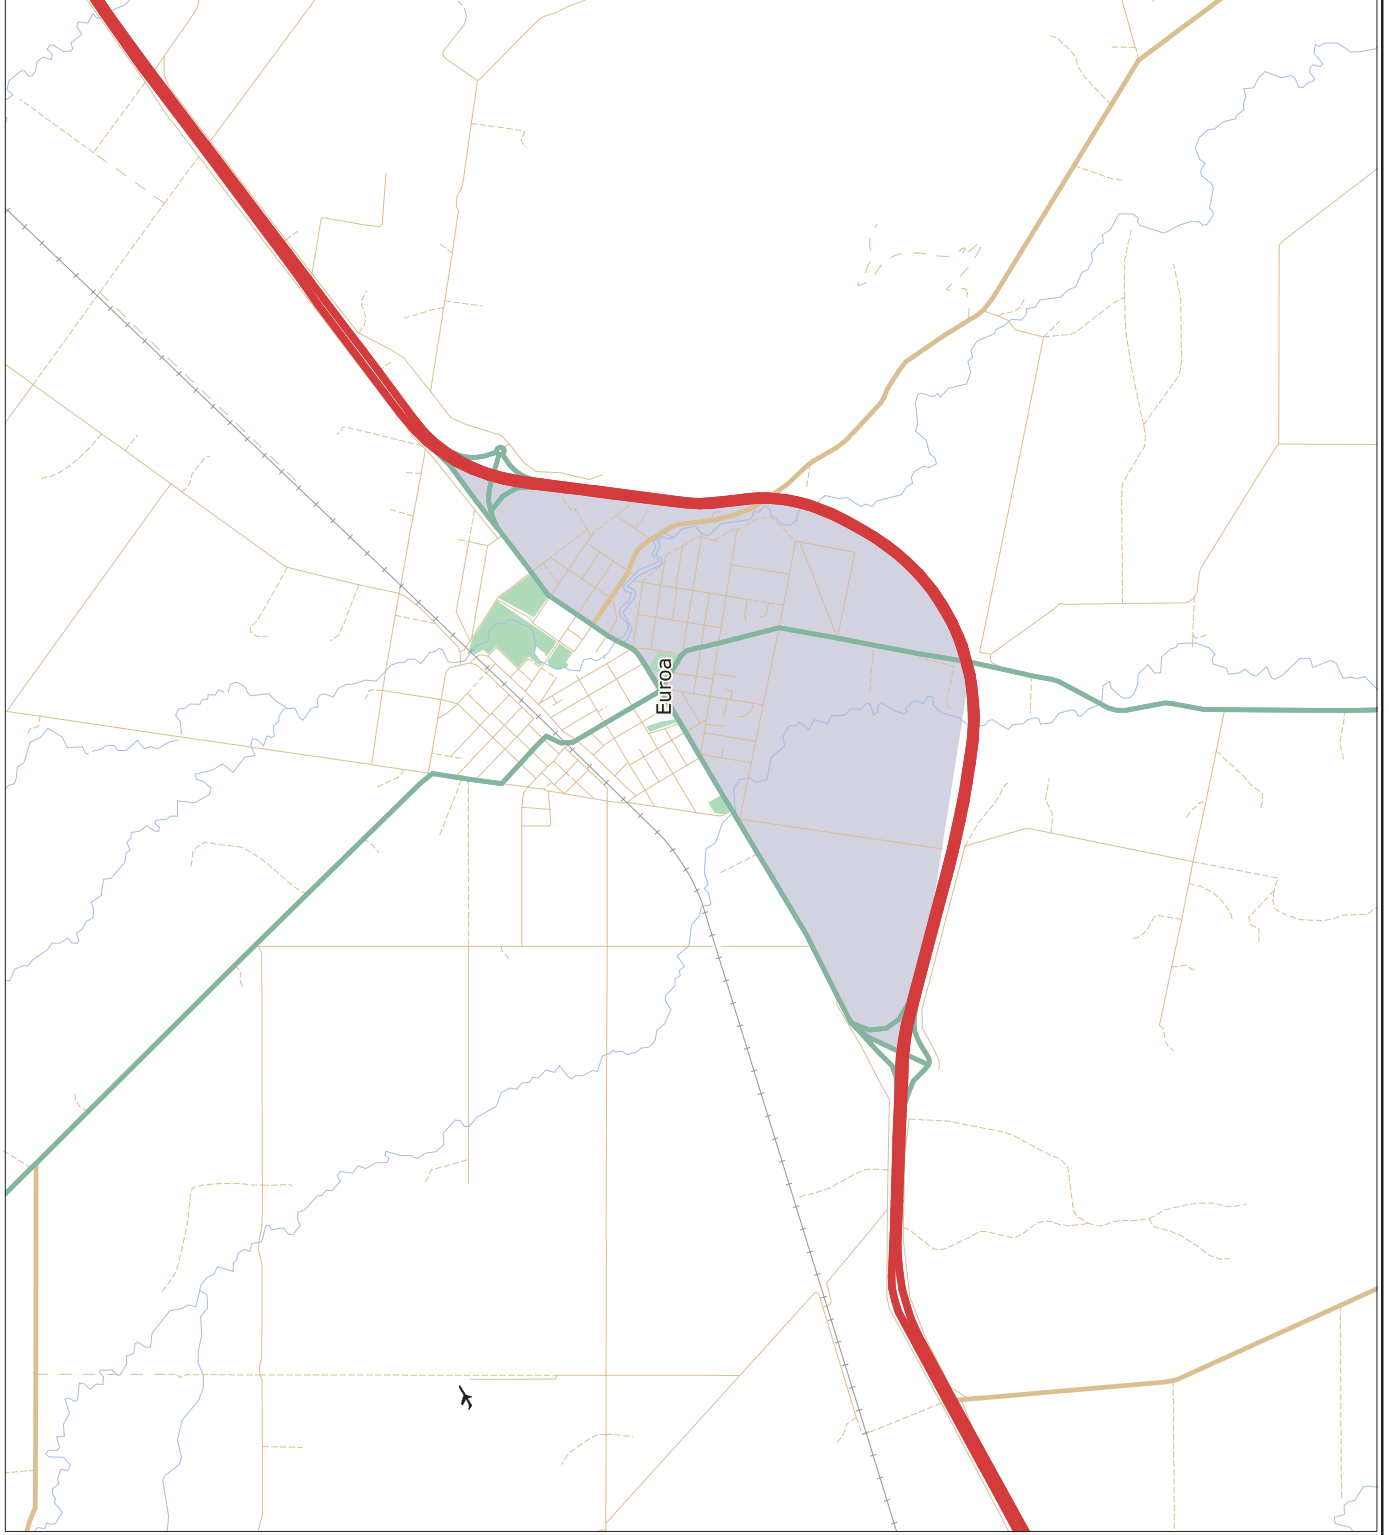

## STRATHBOGIE SHIRE AREA B - TUESDAY