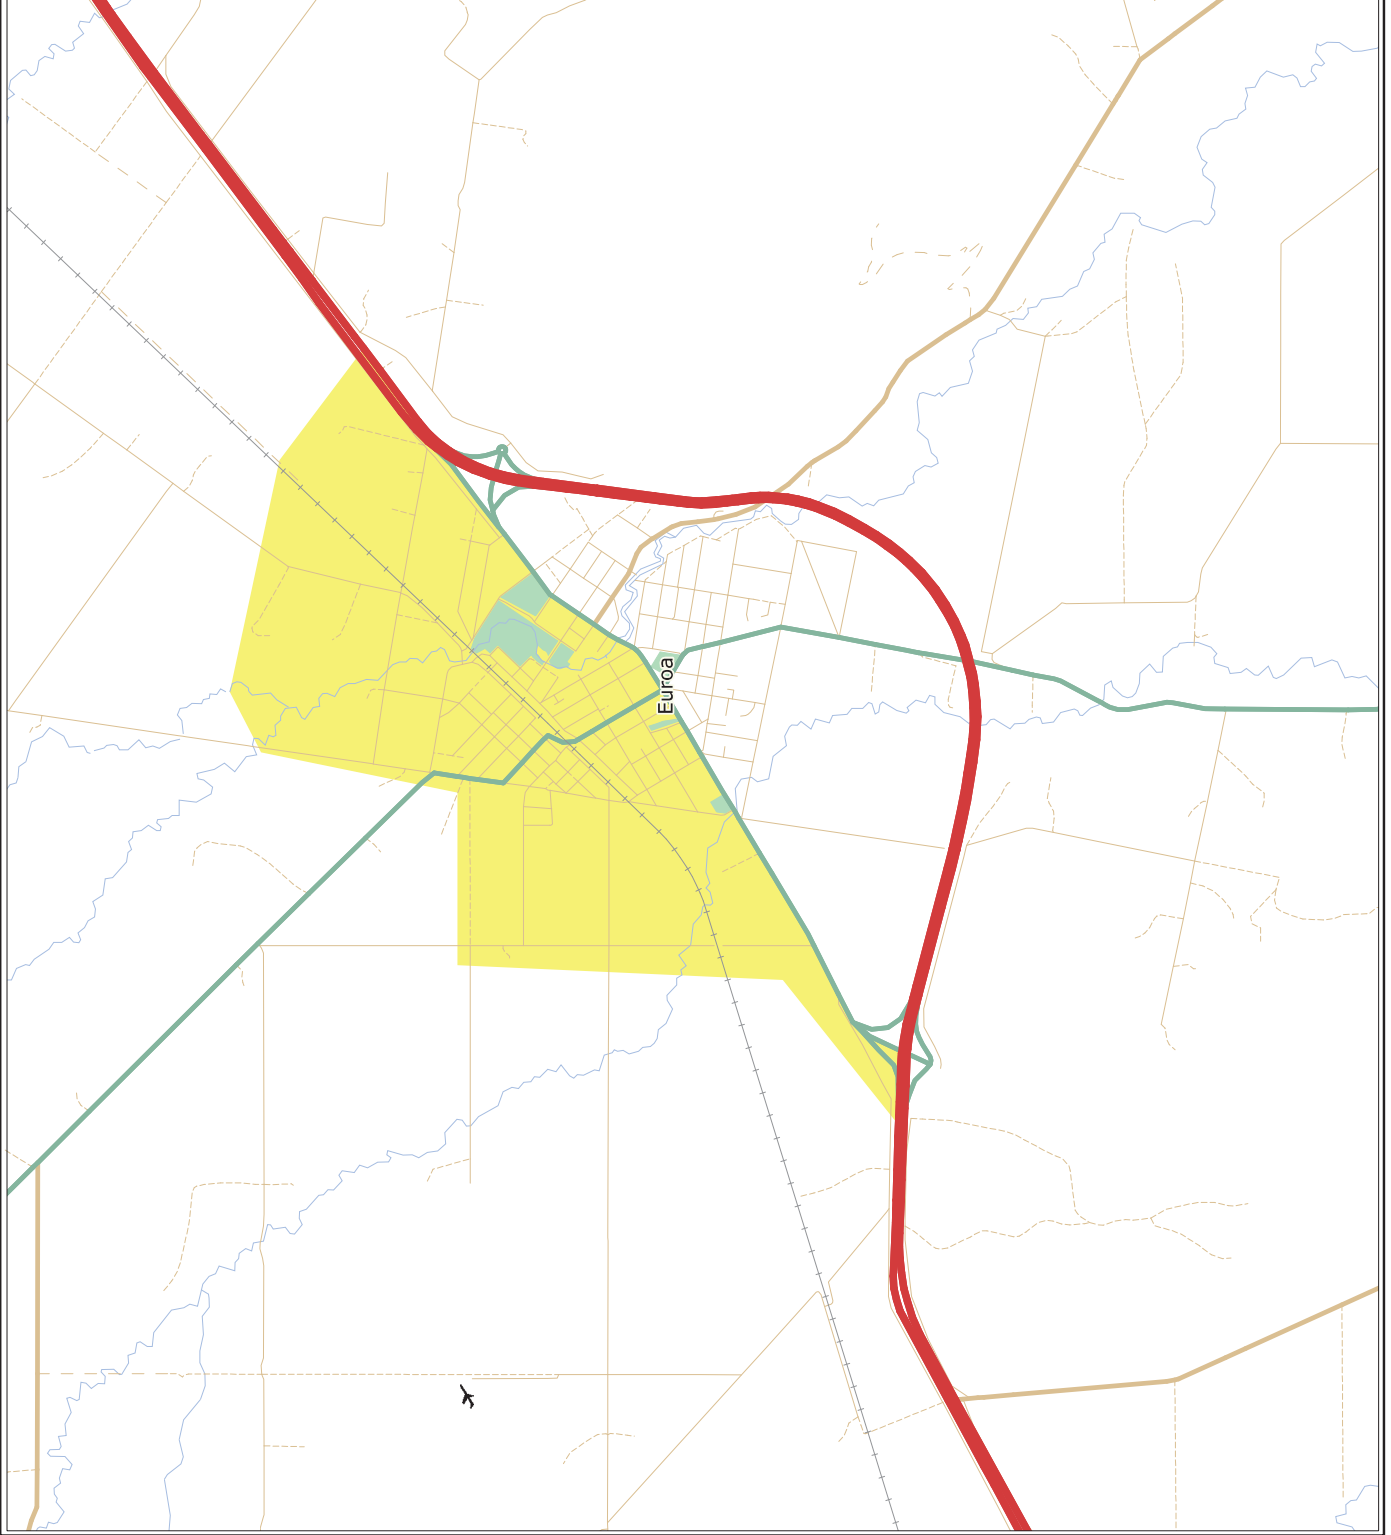

## STRATHBOGIE SHIRE AREA A - TUESDAY