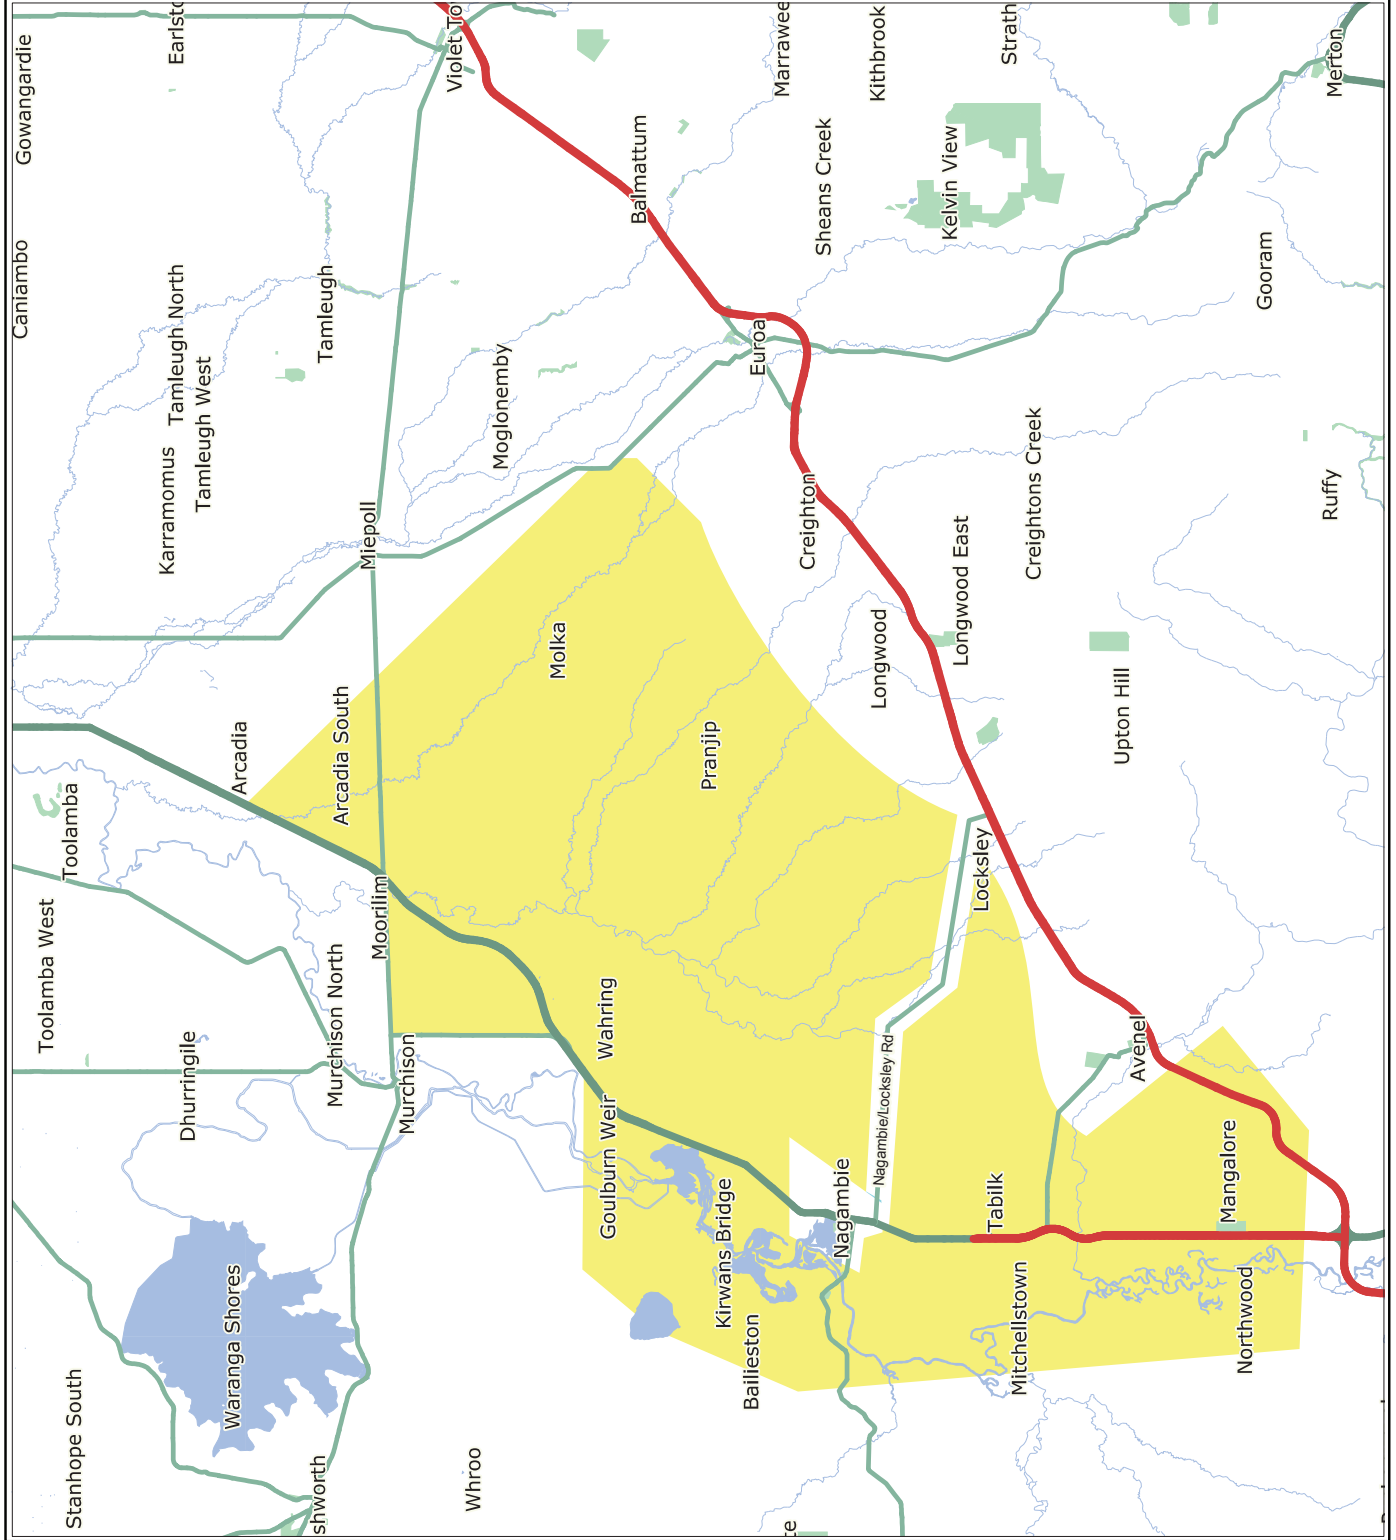

## STRATHBOGIE SHIRE AREA A - FRIDAY