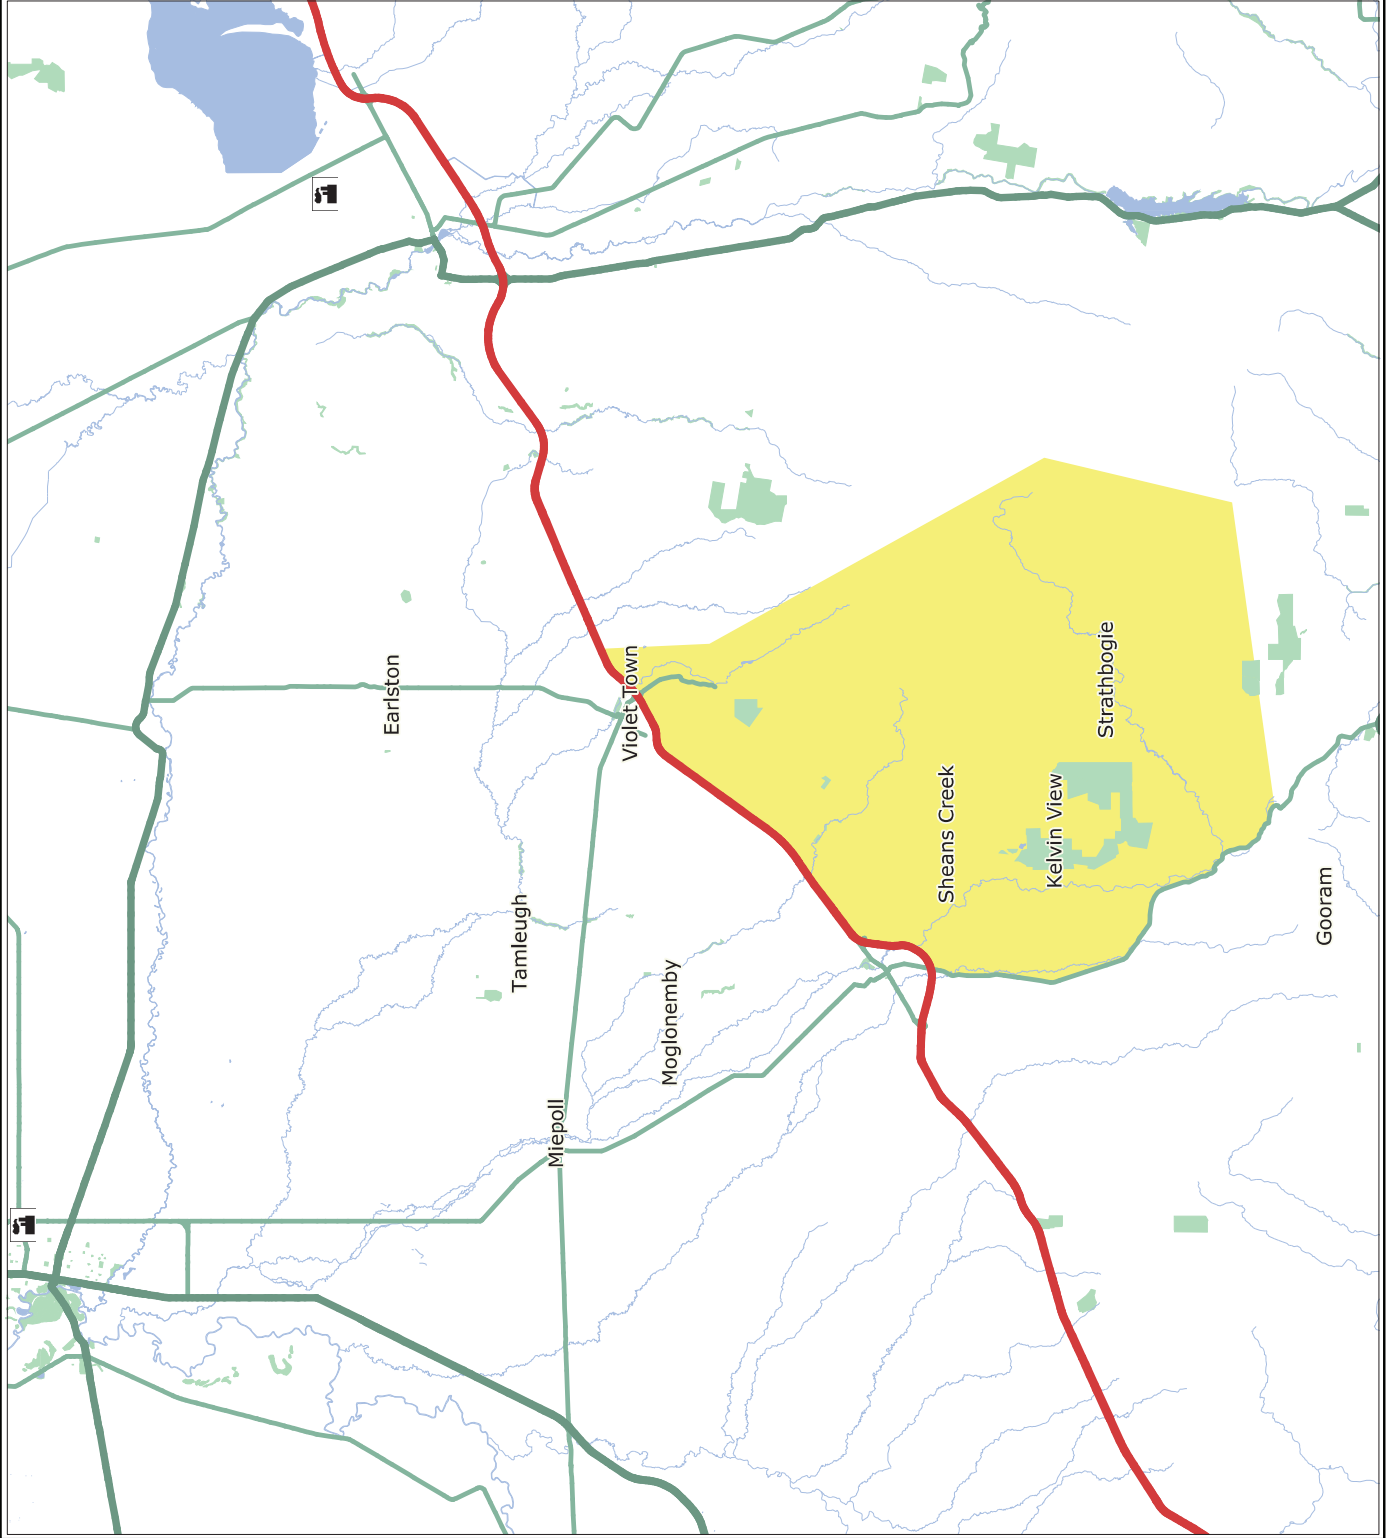

## STRATHBOGIE SHIRE AREA A - THURSDAY