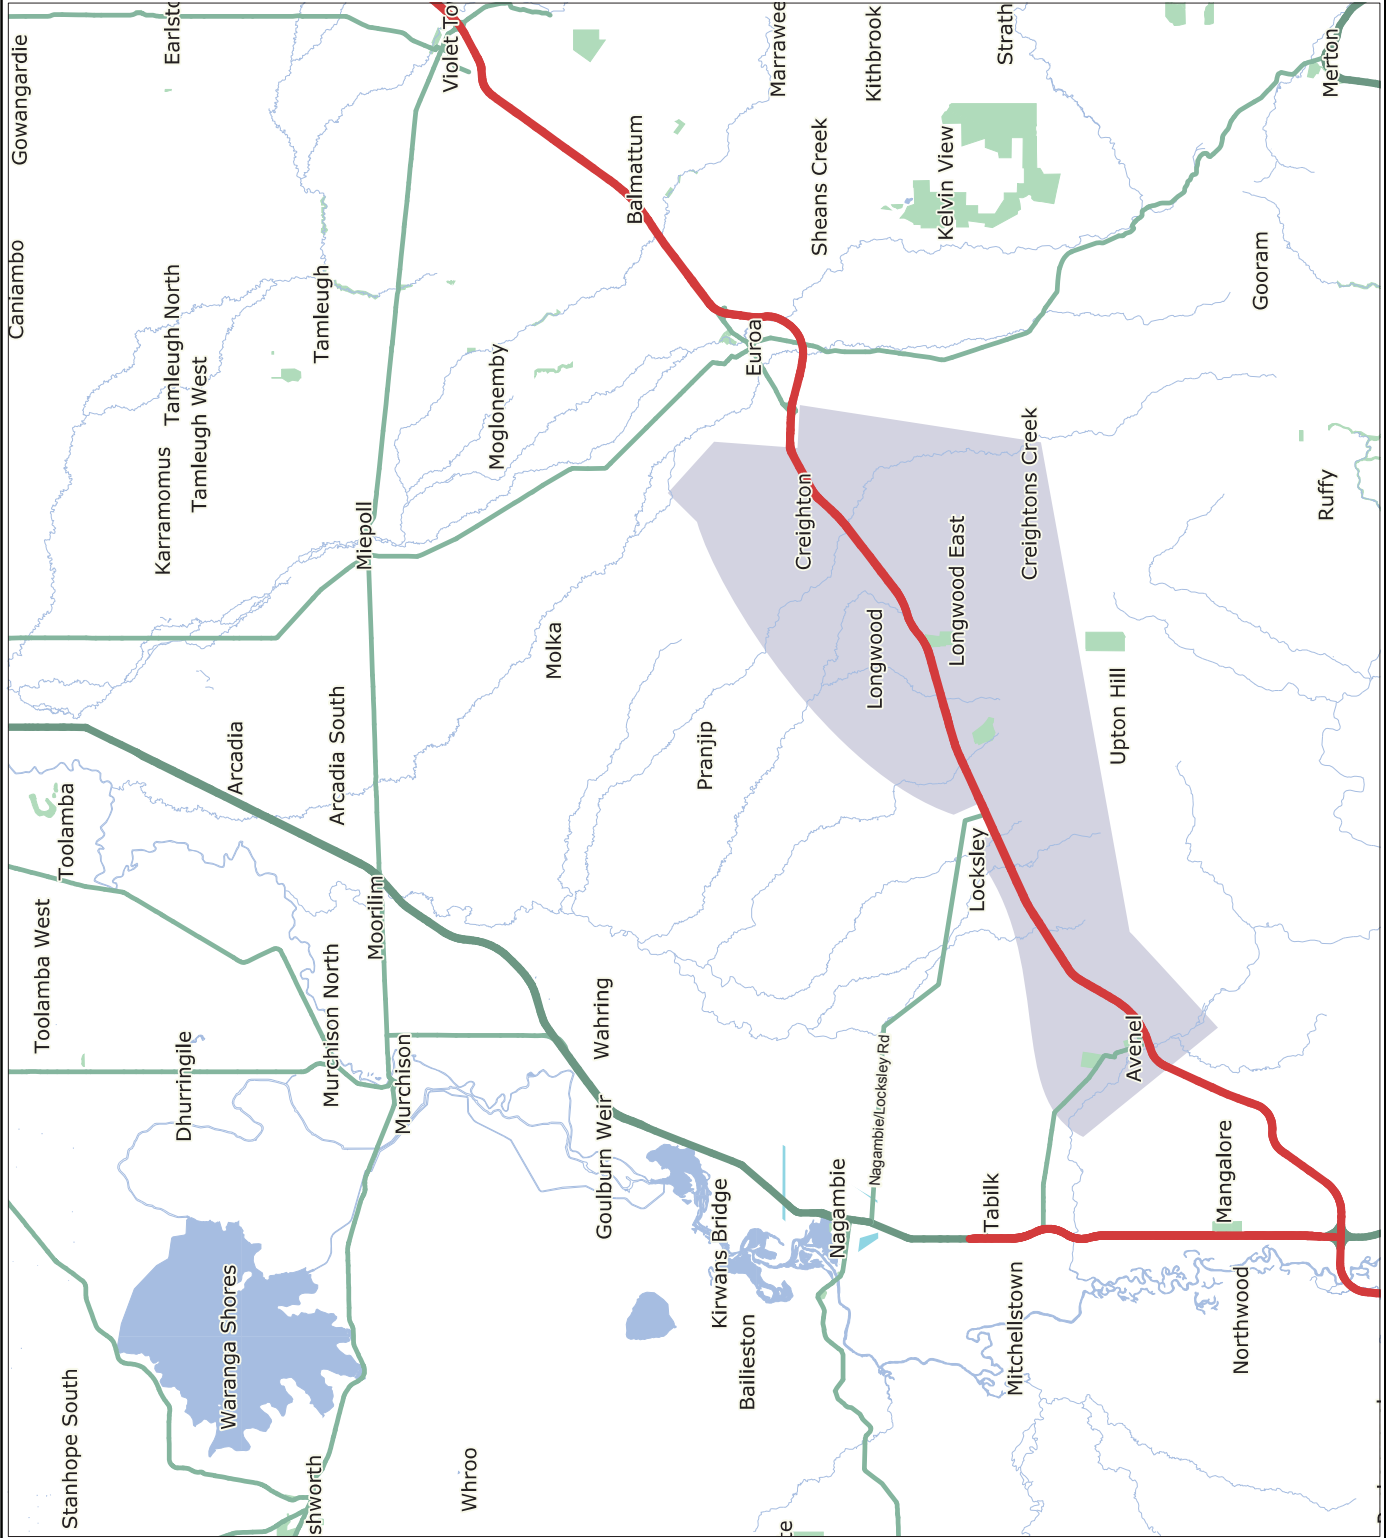

ORGANIC, RECYCLING & GARBAGE COLLECTION CALENDAR 2016-2017

STRATHBOGRIE SHIRE AREA B - THURSDAY

November 2016

Mo	Tu	We	Th	Fr	Sa	Su
	1	2	3	4	5	6
7	8	9	10	11	12	13
14	15	16	17	18	19	20
21	22	23	24	25	26	27
28	29	30				

December 2016

Mo	Tu	We	Th	Fr	Sa	Su
			1	2	3	4
5	6	7	8	9	10	11
12	13	14	15	16	17	18
19	20	21	22	23	24	25
26	27	28	29	30	31	

January 2017

Mo	Tu	We	Th	Fr	Sa	Su
						1
2	3	4	5	6	7	8
9	10	11	12	13	14	15
16	17	18	19	20	21	22
23	24	25	26	27	28	29
30	31					

February

Mo	Tu	We	Th	Fr	Sa	Su
		1	2	3	4	5
6	7	8	9	10	11	12
13	14	15	16	17	18	19
20	21	22	23	24	25	26
27	28					

March

Mo	Tu	We	Th	Fr	Sa	Su
		1	2	3	4	5
6	7	8	9	10	11	12
13	14	15	16	17	18	19
20	21	22	23	24	25	26
27	28	29	30	31		

April

Mo	Tu	We	Th	Fr	Sa	Su
					1	2
3	4	5	6	7	8	9
10	11	12	13	14	15	16
17	18	19	20	21	22	23
24	25	26	27	28	29	30

May

Mo	Tu	We	Th	Fr	Sa	Su
1	2	3	4	5	6	7
8	9	10	11	12	13	14
15	16	17	18	19	20	21
22	23	24	25	26	27	28
29	30	31				

June

Mo	Tu	We	Th	Fr	Sa	Su
			1	2	3	4
5	6	7	8	9	10	11
12	13	14	15	16	17	18
19	20	21	22	23	24	25
26	27	28	29	30		

July

Mo	Tu	We	Th	Fr	Sa	Su
					1	2
3	4	5	6	7	8	9
10	11	12	13	14	15	16
17	18	19	20	21	22	23
24	25	26	27	28	29	30
31						

August

Mo	Tu	We	Th	Fr	Sa	Su
	1	2	3	4	5	6
7	8	9	10	11	12	13
14	15	16	17	18	19	20
21	22	23	24	25	26	27
28	29	30	31			

September

Mo	Tu	We	Th	Fr	Sa	Su
				1	2	3
4	5	6	7	8	9	10
11	12	13	14	15	16	17
18	19	20	21	22	23	24
25	26	27	28	29	30	

October

Mo	Tu	We	Th	Fr	Sa	Su
						1
2	3	4	5	6	7	8
9	10	11	12	13	14	15
16	17	18	19	20	21	22
23	24	25	26	27	28	29
30	31					

- Bins are collected by a truck with a mechanical arm
- Face wheels away from the kerb
- Keep clear of overhanging branches
- Place your bin out the night before your collection day
- Please leave at least one metre between bins and other objects

Organics

Organics will be collected on the same day EVERY WEEK.

Recycling

Recycling will be collected on alternate weeks to your General Waste along with your Organics bin.

General Waste

General Waste will be collected on alternate weeks to your Recycling along with your Organics bin.

Enquires **1 800 065 993** or www.strathbogrie.vic.gov.au

Strathbogie Shire Council Collection Days

Mapped Day - Thursday

Area B

Printed - 30/10/2015