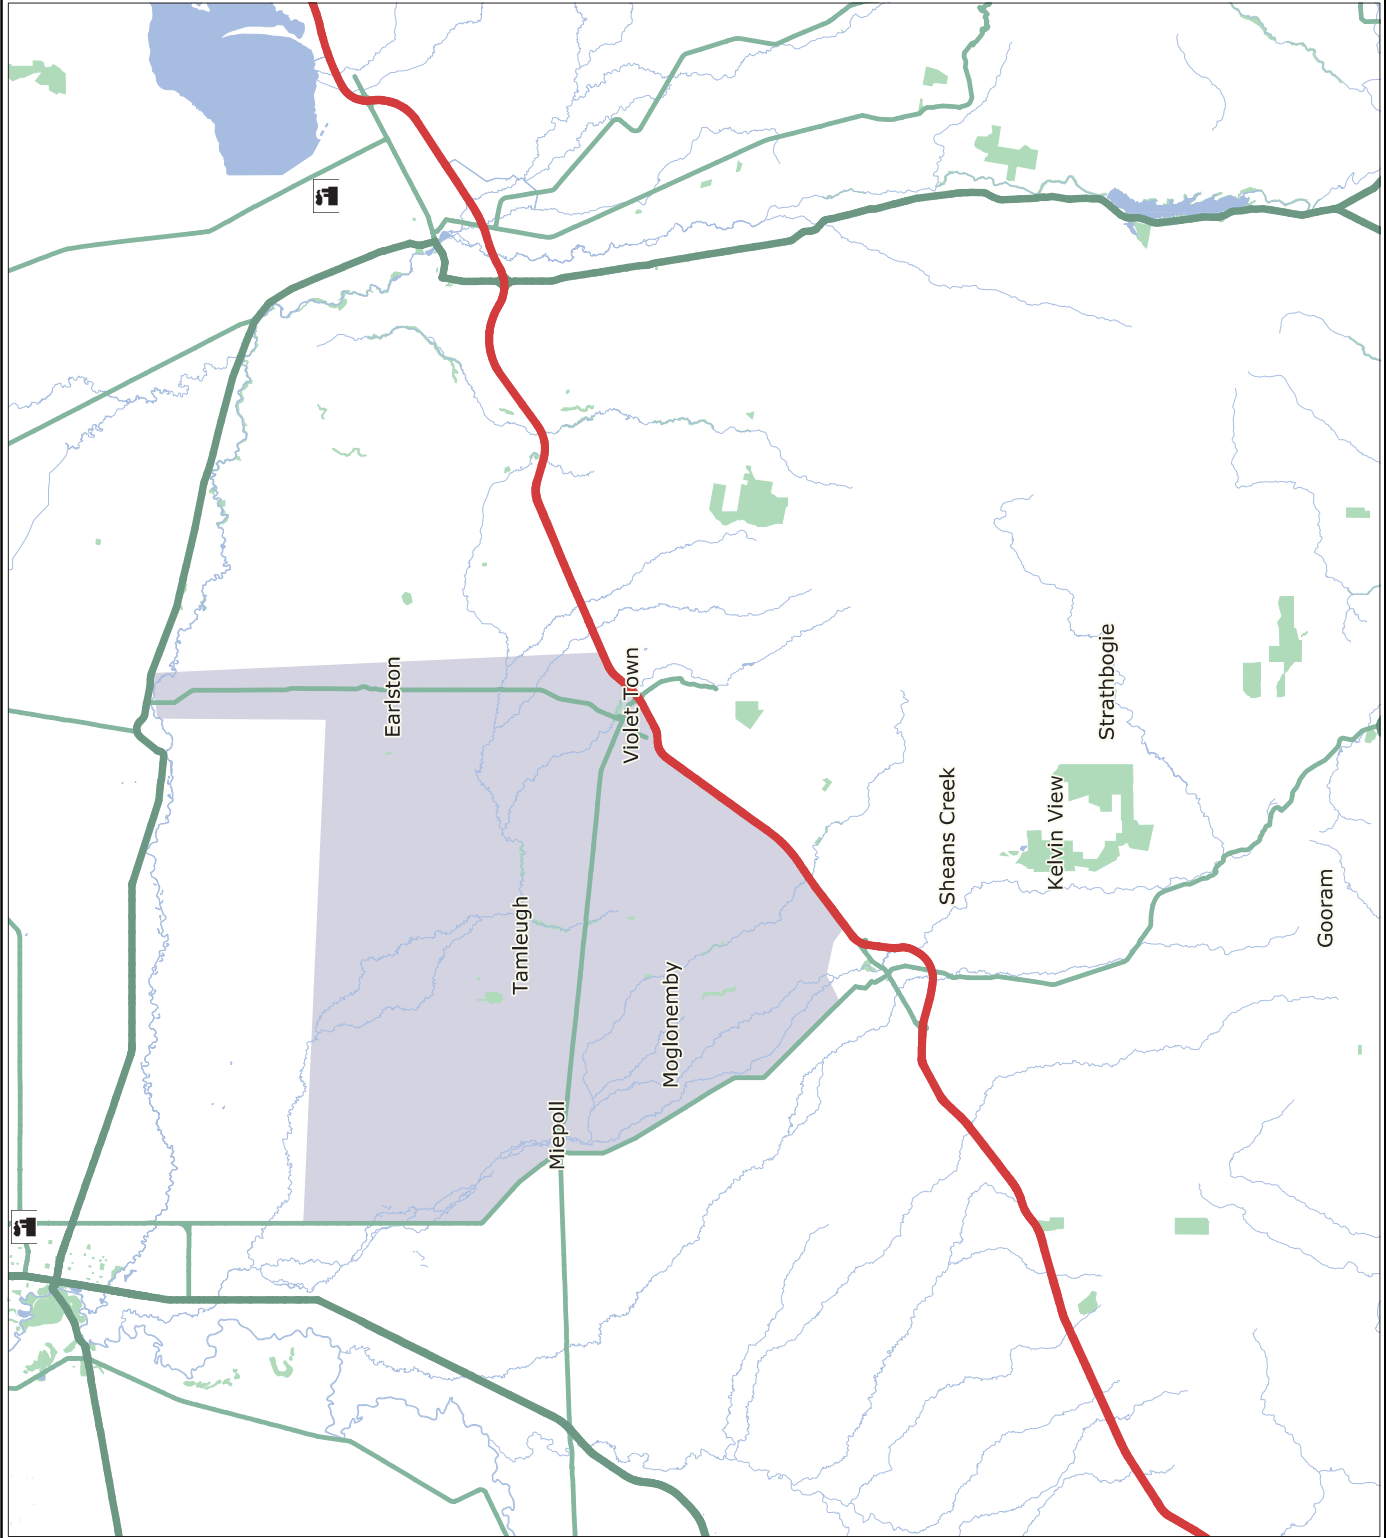

STRATHBOGRIE SHIRE AREA B - TUESDAY

November 2016

Mo	Tu	We	Th	Fr	Sa	Su
	1	2	3	4	5	6
7	8	9	10	11	12	13
14	15	16	17	18	19	20
21	22	23	24	25	26	27
28	29	30				

December 2016

Mo	Tu	We	Th	Fr	Sa	Su
			1	2	3	4
5	6	7	8	9	10	11
12	13	14	15	16	17	18
19	20	21	22	23	24	25
26	27	28	29	30	31	

January 2017

Mo	Tu	We	Th	Fr	Sa	Su
						1
2	3	4	5	6	7	8
9	10	11	12	13	14	15
16	17	18	19	20	21	22
23	24	25	26	27	28	29
30	31					

February

Mo	Tu	We	Th	Fr	Sa	Su
		1	2	3	4	5
6	7	8	9	10	11	12
13	14	15	16	17	18	19
20	21	22	23	24	25	26
27	28					

March

Mo	Tu	We	Th	Fr	Sa	Su
		1	2	3	4	5
6	7	8	9	10	11	12
13	14	15	16	17	18	19
20	21	22	23	24	25	26
27	28	29	30	31		

April

Mo	Tu	We	Th	Fr	Sa	Su
					1	2
3	4	5	6	7	8	9
10	11	12	13	14	15	16
17	18	19	20	21	22	23
24	25	26	27	28	29	30

May

Mo	Tu	We	Th	Fr	Sa	Su
1	2	3	4	5	6	7
8	9	10	11	12	13	14
15	16	17	18	19	20	21
22	23	24	25	26	27	28
29	30	31				

June

Mo	Tu	We	Th	Fr	Sa	Su
			1	2	3	4
5	6	7	8	9	10	11
12	13	14	15	16	17	18
19	20	21	22	23	24	25
26	27	28	29	30		

July

Mo	Tu	We	Th	Fr	Sa	Su
					1	2
3	4	5	6	7	8	9
10	11	12	13	14	15	16
17	18	19	20	21	22	23
24	25	26	27	28	29	30
31						

August

Mo	Tu	We	Th	Fr	Sa	Su
	1	2	3	4	5	6
7	8	9	10	11	12	13
14	15	16	17	18	19	20
21	22	23	24	25	26	27
28	29	30	31			

September

Mo	Tu	We	Th	Fr	Sa	Su
				1	2	3
4	5	6	7	8	9	10
11	12	13	14	15	16	17
18	19	20	21	22	23	24
25	26	27	28	29	30	

October

Mo	Tu	We	Th	Fr	Sa	Su
						1
2	3	4	5	6	7	8
9	10	11	12	13	14	15
16	17	18	19	20	21	22
23	24	25	26	27	28	29
30	31					

- Bins are collected by a truck with a mechanical arm
- Face wheels away from the kerb
- Keep clear of overhanging branches
- Place your bin out the night before your collection day
- Please leave at least one metre between bins and other objects

Organics

Organics will be collected on the same day EVERY WEEK.

Recycling

Recycling will be collected on alternate weeks to your General Waste along with your Organics bin.

General Waste

General Waste will be collected on alternate weeks to your Recycling along with your Organics bin.

Enquires **1 800 065 993** or www.strathbogrie.vic.gov.au

Strathbogie Shire Council
Collection Days

Mapped Day - Tuesday

Area B

Printed - 30/10/2015